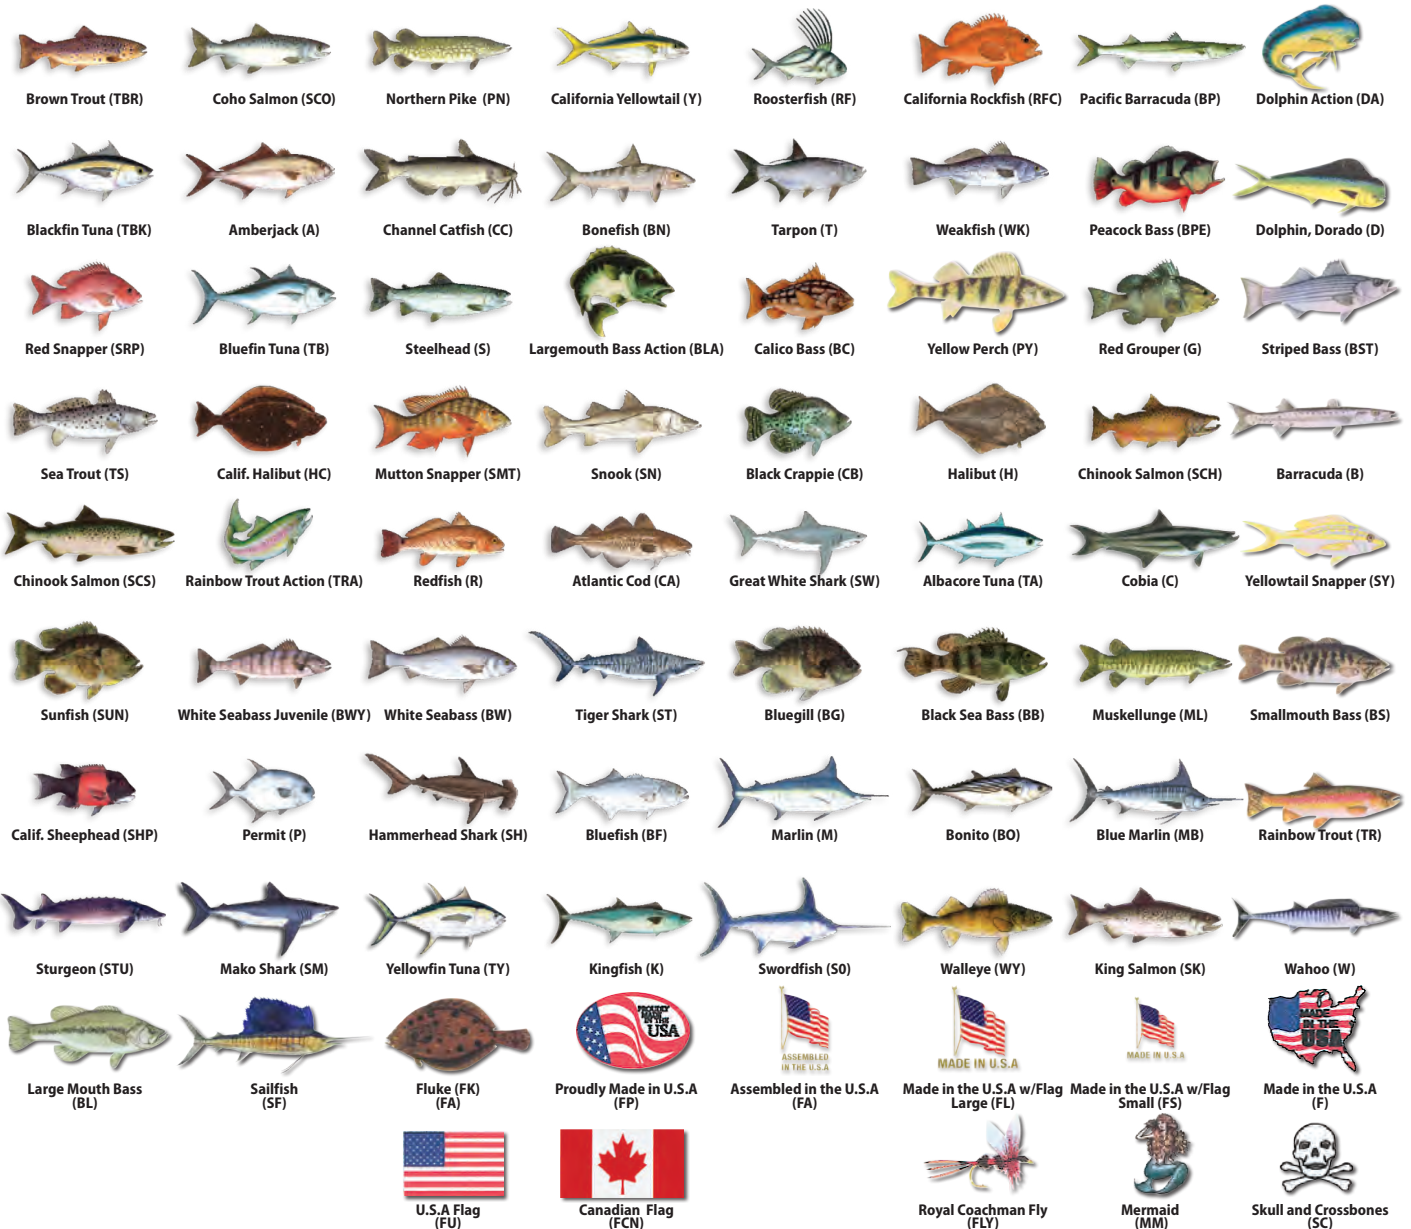

ROD DECALS

Exclusive line of iridescent decals which are precision cut to eliminate the problematic background. They come with a peel off cover to ease application.

Model #	Stock#	Model #	Stock#	Model #	Stock#	Model #	Stock#
ALBACORE TUNA	FD-TA	CHANNEL CATFISH	FD-CC	LARGEMOUTH BASS	FD-BL	SAILFISH	FD-SF
AMBERJACK	FD-A	CHINOOK SALMON	FD-SCS	LARGEMOUTH BASS ACTION	FD-BLA	SEA TROUT	FD-TS
ATLANTIC COD	FD-CA	CHINOOK SALMON SPAWNING	FD-SCH	MADE IN USA (FLAG/USA ONLY)	FD-FU	SKULL & CROSS BONES	FD-SC
BARRACUDA	FD-B	COBIA	FD-C	MAKO SHARK	FD-SM	SMALL MOUTH BASS	FD-BS
BLACK CRAPPIE	FD-CB	COHO SALMON	FD-SCO	MARLIN	FD-M	SNOOK	FD-SN
BLACKFIN TUNA	FD-TBK	CONFEDERATE FLAG	FD-FC	MERMAID	FD-MM	STEELHEAD	FD-S
BLACK SEA BASS	FD-BB	DOLPHIN/DORADO/MAHI MAHI	FD-D	MUSKELLUNGE/MUSKIE	FD-ML	STRIPED BASS	FD-BST
BLUE MARLIN	FD-MB	DOLPHIN/DORADO/MAHI MAHI ACTION	FD-DA	MUTTON SNAPPER	FD-SMT	STURGEON	FD-STU
BLUEFIN TUNA	FD-TB	FLAG - PROUDLY MADE IN USA	FD-FP	NORTHERN PIKE	FD-PN	SUNFISH	FD-SUN
BLUEFISH	FD-BF	FLAG ASSEMBLED IN THE USA	FD-FA	PACIFIC BARRACUDA	FD-BP	SWORDFISH	FD-SO
BLUEGILL	FD-BG	FLAG MADE IN USA - OUTLINE	FD-F	PEACOCK BASS	FD-BPE	TARPON	FD-T
BONEFISH	FD-BN	FLAG USA - LARGE	FD-FL	PERMIT	FD-P	TIGER SHARK	FD-ST
BONITO	FD-BO	FLAG USA - SMALL	FD-FS	RAINBOW TROUT	FD-TR	WAHOO	FD-W
BROWN TROUT	FD-TBR	FLUKE	FD-FK	RAINBOW TROUT ACTION	FD-TRA	WALLEYE	FD-WY
CALICO BASS	FD-BC	GREAT WHITE SHARK	FD-SW	RED GROUPER	FD-G	WEAKFISH	FD-WK
CALIFORNIA YELLOWTAIL	FD-Y	HALIBUT	FD-H	RED SNAPPER/RED PORGY	FD-SRP	WHITE SEABASS	FD-BW
CALIFORNIA HALIBUT	FD-HC	HAMMERHEAD SHARK	FD-SH	REDFISH	FD-R	WHITE SEABASS JUVENILE	FD-BWY
CALIFORNIA ROCKFISH	FD-RFC	KING SALMON	FD-SK	ROOSTER FISH	FD-RF	YELLOW PERCH	FD-PY
CALIFORNIA SHEEPHEAD	FD-SHP	KINGFISH	FD-K	ROYAL COACHMAN FLY	FD-FLY	YELLOWFIN TUNA	FD-TY
CANADIAN FLAG	FD-FCN					YELLOWTAIL SNAPPER	FD-SY